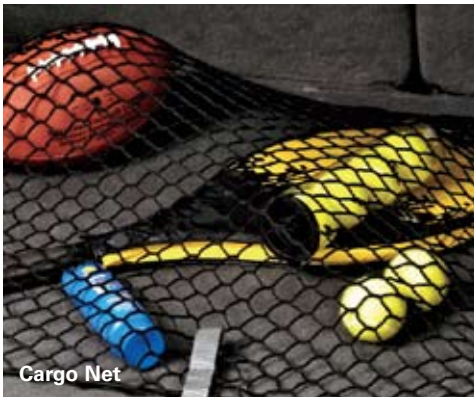

Cargo Security Shade

Cargo Net

Splash Guards, Flat

F6MZ-16A550-AA For Front or Rear, 2-Pc. Set
Fits Model Years 2005-2010

Splash Guards, Molded

8L8Z-16A550-AC For Front, For Use w/ Production Running Boards, 2-Pc. Set
8L8Z-16A550-BA For Rear, 2-Pc. Set
Fits Model Years 2008-2010

Step Bars, O.E.

1L8Z-16450-AAA Black
Fits Model Years 2005-2007

Step Bars, O.E.

8L8Z-16450-AB Black
Fits Model Years 2008-2010

Trailer Hitch Ball

F5TZ-19F503-A 1-7/8", 2000 lbs.
(not for use w/Hybrid)
F5TZ-19F503-B 2", 3500 lbs.
(not for use w/Hybrid)
Fits Model Years 2005-2010

Trailer Hitch Drawbar, Class II

1L2Z-19A282-AA Ball Mount, 1-1/4" Receiver
(not for use w/Hybrid)
Fits Model Years 2005-2010

Trailer Hitch Receiver Cover

1L2Z-17F000-BA For 1-1/4" Hitch Receiver,
w/Mercury Logo
Fits Model Years 2005-2010

Trailer Hitch Wiring Harness

5L8Z-15A416-AA 4-Pin, W/Converter,
(not for use w/Hybrid)
Fits Model Years 2005-2010

Trailer Hitch Wiring Harness

5L8Z-14A411-AB 4-Pin, w/o Converter,
(not for use w/Hybrid)
Fits Model Years 2006-2007

Trailer Hitch, Class I/II

8L8Z-19D520-B (not for use w/Hybrid)
Fits Model Years 2009-2010

Trailer Hitch, Class II

5L8Z-19D520-AA (not for use w/Hybrid)
Fits Model Years 2005-2007

INTERIOR | MARINER + HYBRID

Ash Cup/Coin Holder

5L8Z-7804810-BAA Cup w/Lighter Element
Fits Model Year 2007

Ash Cup/Coin Holder

5L8Z-7804810-AAA Cup/Coin Holder
Fits Model Years 2007-2010

Ash Cup/Coin Holder

8L8Z-7804810-AA Cup w/Lighter Element
Fits Model Years 2008-2010

Cargo Net, Floor Mount

1L8Z-78550A66-AA (not for use w/Hybrid)
Fits Model Years 2005-2007

Cargo Net, Floor Mount

8L8Z-78550A66-A (not for use w/Hybrid)
Fits Model Years 2008-2010

Cargo Organizer

4L8Z-78115A00-AAA Black
(not for use w/Hybrid)
Fits Model Years 2005-2010

Cargo Organizer, Soft-Sided

AE5Z-19H484-A Cooler Bag, w/Adjustable
Carrying Strap
Fits Model Years 2005-2010

Cargo Organizer, Soft-Sided

AE5Z-78115A00-A Large, Folding
AE5Z-78115A00-B Standard, Pop-Up
Fits Model Years 2005-2010

Cargo Security Shade

5L8Z-7845440-AA Black
5L8Z-7845440-AB Dk. Flint
5L8Z-7845440-AC Med. Pebble
Fits Model Years 2006-2007

Cargo-Logic® System

5E6Z-7811600-AAB Heathered Pebble
Fits Model Years 2005-2009

Cargo-Logic® System

5E6Z-7811600-AB Med. Stone
Fits Model Years 2007-2010

Cargo-Logic® System

5E6Z-7811600-AA Ebony
Fits Model Years 2008-2010

Floor Mats, All-Weather Vinyl

5E6Z-7813300-A Ebony, 4-Pc. Set
Fits Model Years 2005-2010

Interior Light Kit

8L8Z-13E700-AA
Fits Model Years 2008-2009

Mirrors, Electrochromic Compass

F6AZ-17700-A w/o Temp. Display, w/o SYNC®
XF2Z-17700-A w/Temp. Display, w/o SYNC®
Fits Model Years 2005-2008

Mirrors, Electrochromic Compass w/HomeLink®

4L3Z-17700-A w/o Temp. Display, w/o SYNC®
Fits Model Years 2005-2008

Mirrors, Electrochromic Compass w/HomeLink®

4L3Z-17700-B w/Temp. Display, w/o SYNC®
Fits Model Years 2005-2008

Seat Covers, Leather-Trimmed by Katzkin®*