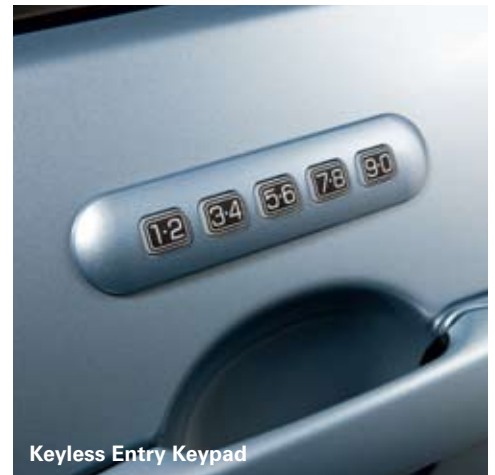

Dual INViSiON™ DVD Headrests*