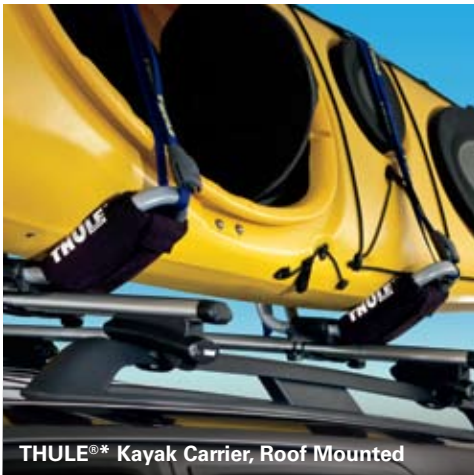

Locking Fuel Plug