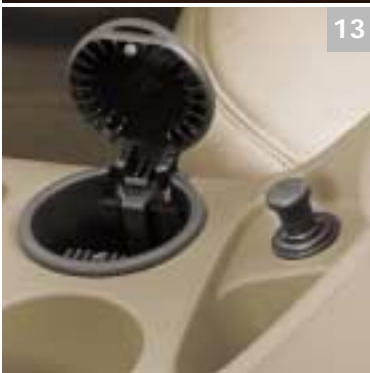

9

10

11

12. Chrome Exhaust Tip

Slips over the end of the tailpipe. Constructed of heavy-duty, corrosion-resistant, chrome-plated stainless steel for long life. Easy to install; no drilling necessary. Base Part No. **5K238**

12

14

13. Smoker's Pack

Add an ash cup and lighter to your vehicle. The ash cup blends with the interior styling and mounts to the center console or dash. Easy to remove for cleaning. Base Part No. **04810**