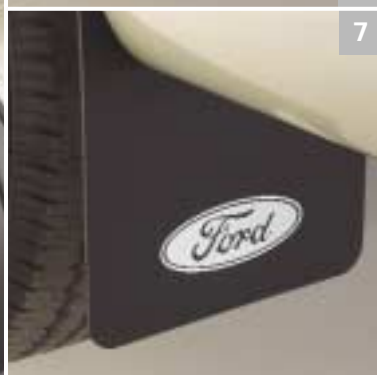

6

7. Flat Splash Guards

Guard against mud, snow and ice. Durable splash guards are available with embossed Expedition or Ford oval logo. Packaged in a 2-piece set.
Base Part No. **16A550**

5

7

7

8

8. Rear Spoiler in Body Color*