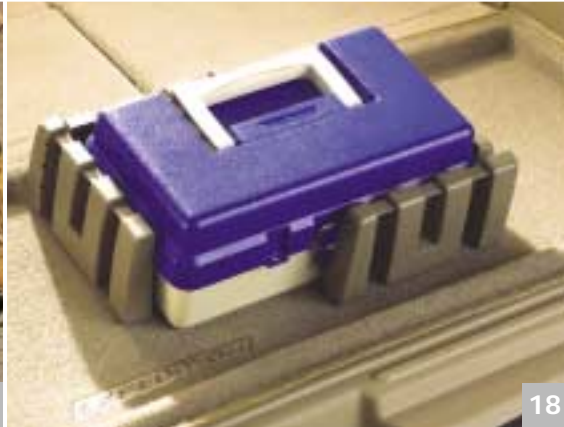

15 16

17

18

19

15. DVD Rear Seat Entertainment System*

Compact, all-in-one, overhead DVD unit features a 7" flip-down, 16:9, LCD screen that folds neatly into headliner when not in use. Comes with remote control and two wireless headphones. System also plays CDs, MP3s, CDRs and CDRWs. Has RCA inputs for video games, VCR or camcorder. Can also work through vehicle's stereo. Comes with vehicle-specific mounting hardware. Available for all Expeditions with rear A/C. Base Part No. **19G323**

16. Mobile-Ease™

Use simple voice commands to dial your Bluetooth™-equipped wireless phone – hands free! Mobile-Ease mutes your vehicle's audio system whenever you make or receive calls and provides hands-free communication using a microphone and the vehicle's audio system. Once paired, Mobile-Ease automatically links with your Bluetooth-equipped wireless phone whenever you get in your vehicle. Visit bluetooth.letstalk.com for available Bluetooth phones. Base Part No. **19G399**

17. Interior Molded Cargo Tray

Durable, lightweight tray is molded to the contours of your vehicle. Raised lip helps contain spills. Installs and removes easily without tools. Base Part No. **7811600**

18. Cargo-Logic®

A smart way to protect the cargo area and keep cargo organized. Liner features molded construction that provides stain- and moisture-resistant barriers. Four Cargo-Loks® supplied. Offered in colors to complement your interior with vehicle-specific embroidered logo. Base Part No. **11600**

19. Interior Cargo Organizer

Removable and adjustable divider system helps separate and organize your belongings. It installs easily in the cargo area with no tools required. Available in black only. Base Part No. **115A00**

*Eligible for residualization under a Ford Credit Red Carpet Lease.