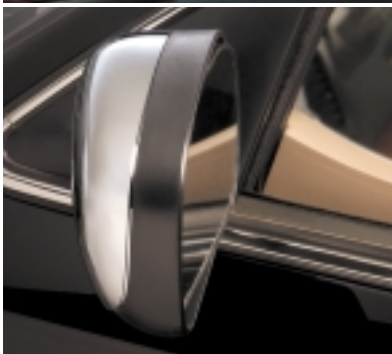

2005 TAURUS · CROWN VICTORIA THUNDERBIRD

The performance, reliability and style that make your Taurus, Crown Victoria or Thunderbird so distinctive are the same qualities you'll find in Genuine Ford Accessories. Designed and engineered for a precise fit, they're backed by one of the industry's strongest limited warranties.