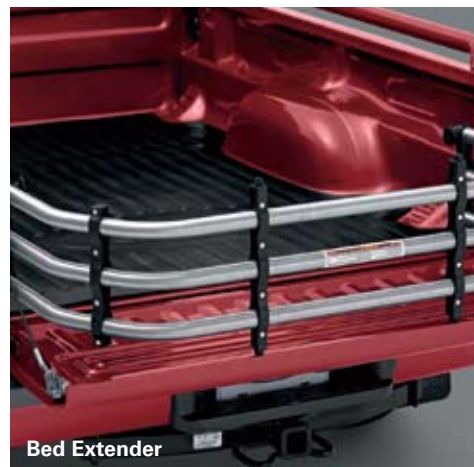

Chrome Exhaust Tip