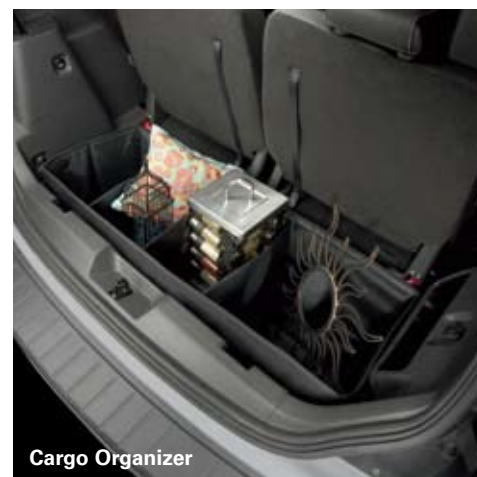

Cargo Organizer

Illuminated Door Sills

Interior Light Kit

Interior Light Kit

9A8Z-13E700-AA

Fits Model Years 2009-2010

Mirrors, Conversation

9A8Z-17D744-AA