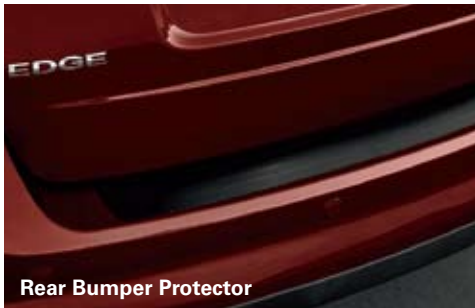

Dual INViSiON™ DVD Headrests*

Keyless Entry Keypad

Garmin® Portable Navigation Systems*

*Ford Licensed Accessories.

20" Chrome Forged Wheels

THULE® Racks, Carriers and Cargo Holders

Rear Bumper Protector

Illuminated Door Sills