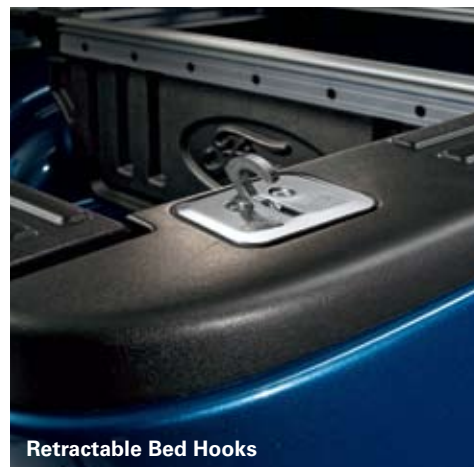

Remote Start System

AL3Z-19G364-A Series 200, Remote Start w/Vehicle Security System. For Vehicles, w/MyKey™ (does not include Interface Kit).
Fits Model Year 2010

Sport Liner

Retractable Bed Hooks

Dual INViSION™ DVD Headrests*