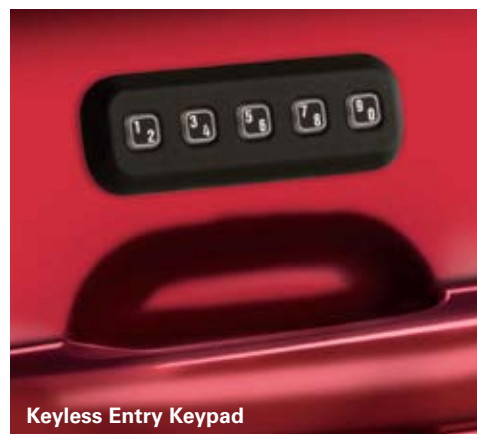

Aluminum Fuel Door

Keyless Entry Keypad

*Ford Licensed Accessories.