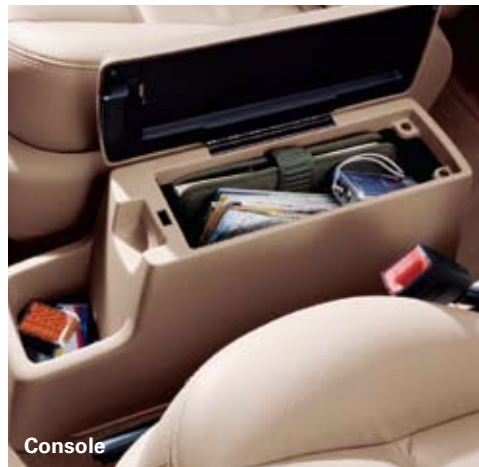

Side Window Deflectors

Console

ELECTRONICS | FREESTAR

Audio, TripTunes™

6R3Z-19A464-AA Connects portable audio players to in-dash radio.
Fits Model Years 2005-2007

Daytime Running Lights

F6RZ-13B218-AA
Fits Model Year 2005

HitchScan™* by EchoMaster®

A915O-19D520-AA Backup Sensor and Hitch Step
Fits Model Years 2005-2007

Keyless Entry Keypad

7L2Z-14A626-BA
Fits Model Year 2007

Mobile-Ease™ Hands Free System

3W4Z-14A411-AA Connector Wiring Harness
Fits Model Years 2005-2007

Portable Navigation System* by Garmin®

A9FCS-N1250-A nüvi® 1250
A9FCS-N1490T-A nüvi® 1490T
A8FCS-GDB55-A GDB 55 MSN® Receiver.
For Use w/nüvi® 1250/1490T.
Fits Model Year All

Remote Start System

7L5Z-19G364-AA Remote Start Only.
Includes Interface Kit.
Fits Model Year 2007

Remote Start System

8L3Z-19G365-BA Remote Start
PATS Interface Kit
Fits Model Year 2007

Remote Start System

7L3Z-19G364-AA Series 200, Remote
Start w/Vehicle Security
System (does not include
Interface Kit).
Fits Model Year 2007

SmartAlert™ GPS Tracking and Recovery*

A8FCS-SMTALT2-AA Base
A8FCS-SMTALT2-BA Advantage
Fits Model Year All

Vehicle Security Kit

7L3Z-19A361-AA
Fits Model Years 2007

Wiper Shaker De-Icer and Debris Cleaner*

-17526- One Pair
Fits Model Years 2005-2007

WHEELS | FREESTAR

Wheel Lock Kit

Includes: (4) Locking Lugs and (1) Key.

E9TZ-1A043-A Chrome-Plated,
For Exposed Lugs
F19Z-1A043-A For Hidden Lugs,
Non-Decorative,
For Aluminum Wheels
4F2Z-1A043-AA For Hidden Lugs,
Non-Decorative,
For Steel Wheels
Fits Model Years 2005-2007

EXTERIOR | FREESTAR

Camping Tents by Sportz®* For Vans

A9FCS-99000C38-AA
Fits Model Years All

Cover, Mini-Mask

4F2Z-19A414-EA Black
Fits Model Years 2005

Deflectors, Hood, Wraparound

4F2Z-16C900-AA Smoke-Color, Single Pack
Fits Model Years 2005-2007

Deflectors, Side Window

XF2Z-18246-AA Smoke-Color,
2-Pc. Set, Single-Pack
Fits Model Years 2005-2007

Splash Guards, Molded

4F2Z-16A550-AA For Front or Rear, 2-Pc. Set
Fits Model Years 2005-2007

Trailer Hitch Ball

F5TZ-19F503-A 1-7/8", 2000 lbs., 3/4" Shank
F5TZ-19F503-B 2", 3500 lbs.
Fits Model Years 2005-2007

Trailer Hitch Drawbar for 2" Receiver

F5TZ-19A282-C 1-1/4" Drop / 4" Rise,
F5TZ-19A282-D 0" Drop / 2-3/4" Rise,
Fits Model Years 2005-2007

Trailer Hitch Drawbar

1L2Z-19A282-AA Class II Ball Mount,
1-1/4" Receiver
Fits Model Years 2005-2007

Trailer Hitch, Class III

4F2Z-19D520-AB w/Drawbar, 1-1/4" Receiver
Fits Model Years 2005-2007

Trailer Hitch, Class III

4F2Z-19D520-BB w/o Drawbar, 2" Receiver
Fits Model Years 2006-2007

INTERIOR | FREESTAR

Ash Cup/Coin Holder

5L8Z-7804810-AAA Cup/Coin Holder
5L8Z-7804810-BAA Cup w/Lighter Element
Fits Model Years 2005-2007

Cargo Net, Envelope Style

4F2Z-1655066-AA
Fits Model Years 2005-2007

Console

4F2Z-16045A36-AAA Med. Flint
Fits Model Years 2005-2007

Mirrors, Electrochromic Compass

F6AZ-17700-A w/o Temp. Display
XF2Z-17700-A w/Temp. Display
Fits Model Years 2005-2007