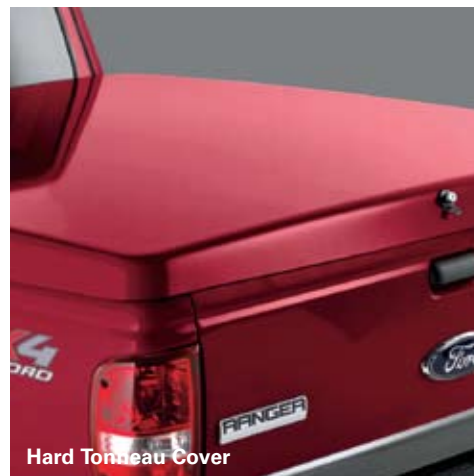

Bed Extender