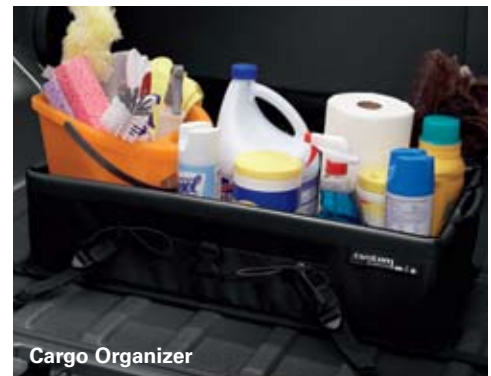

Bi-Directional Remote Start System