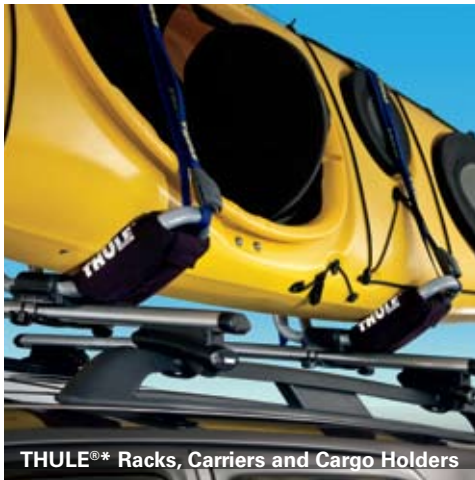

Dual INViSiON™ DVD Headrests*

Keyless Entry Keypad

Garmin® Portable Navigation Systems*

*Ford Licensed Accessories.

20" Chrome Forged Wheels

THULE® Racks, Carriers and Cargo Holders

Rear Bumper Protector

Illuminated Door Sills