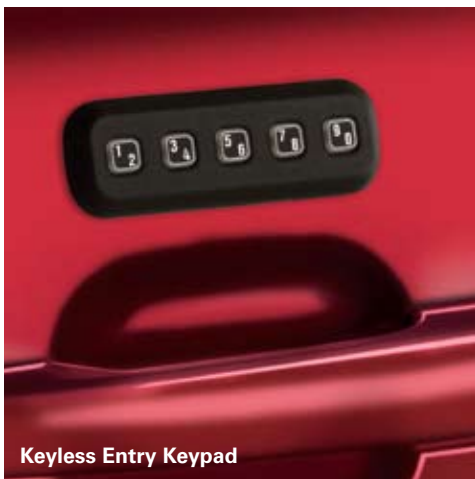

Trailer Hitch Ball

F5TZ-19F503-D 1-7/8", 2000 lbs.
F5TZ-19F503-E 2", 5000 lbs.
Fits Model Years 2005-2010

Trailer Hitch Drawbar

F5TZ-19A282-C 1-1/4" Drop / 4" Rise,
For 2" Receiver
F5TZ-19A282-D 0" Drop / 2-3/4" Rise,
For 2" Receiver
Fits Model Years 2005-2010

Trailer Hitch Receiver Cover

1L2Z-17F000-CA For 2" Hitch Receiver,
w/Ford Logo
Fits Model Years 2005

Trailer Hitch, Class III/IV

5C3Z-19D520-AA
Fits Model Years 2005-2007

Trailer Tow Mirrors

2C3Z-17696-AAA Manual Telescoping
2C3Z-17696-BAA Power Telescoping
Fits Model Years 2005-2007

Trailer Tow Mirrors

8C3Z-17682-AC Manual, RH Side
8C3Z-17683-AC Manual, LH Side
Fits Model Years 2008-2010

INTERIOR | SUPER DUTY®

Ash Cup/Coin Holder

5L8Z-7804810-AAA Cup/Coin Holder
5L8Z-7804810-BAA Cup w/Lighter Element
Fits Model Years 2005-2010

Cargo Organizer, Soft-Sided

AE5Z-19H484-A Cooler Bag, w/Adjustable
Carrying Strap
Fits Model Years 2005-2010

Cargo Organizer, Soft-Sided

AE5Z-78115A00-A Large, Folding
AE5Z-78115A00-B Standard, Pop-Up
Fits Model Years 2005-2010

Floor Mats, All-Weather Vinyl

6C3Z-2813300-A Ebony, Crew Cab, 3-Pc. Set
Fits Model Years 2005-2007

Floor Mats, All-Weather Vinyl

6C3Z-2513086-C Ebony, Reg. Cab, 2-Pc. Set
Fits Model Years 2005-2010

Floor Mats, All-Weather Vinyl

8C3Z-2613300-B Ebony, SuperCab, 3-Pc. Set
Fits Model Years 2008-2009

Mirrors, Electrochromic Compass

F6AZ-17700-A w/o Temp. Display w/o SYNC®
XF2Z-17700-A w/Temp. Display w/o SYNC®
Fits Model Years 2005-2010

Mirrors, Electrochromic Compass w/HomeLink®

4L3Z-17700-A w/o Temp. Display w/o SYNC®
4L3Z-17700-B w/Temp. Display, w/o SYNC®
Fits Model Years 2005-2010

Seat Covers, Leather-Trimmed by Katzkin®*