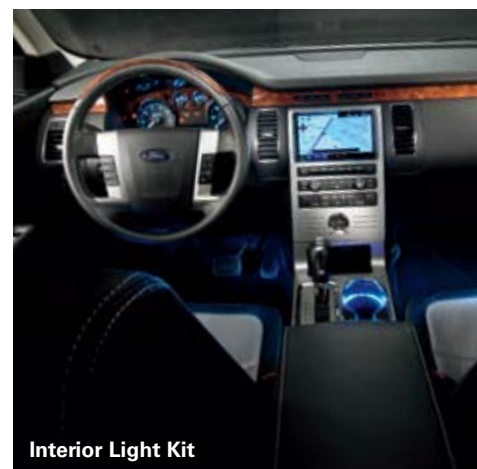

Cargo Organizer

Illuminated Door Sills

Interior Light Kit

Interior Light Kit

9A8Z-13E700-AA

Fits Model Years 2009-2010

Mirrors, Conversation

9A8Z-17D744-AA