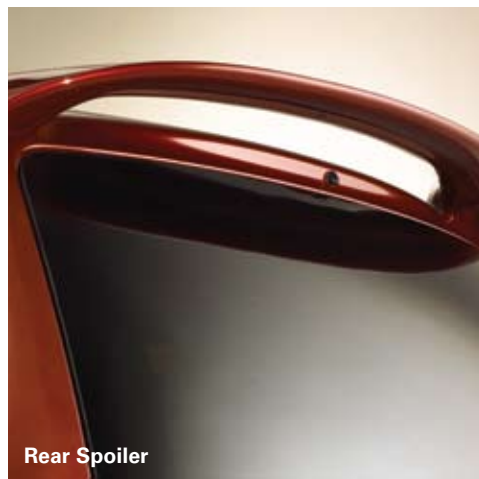

ELECTRONICS | FREESTAR

Audio, TripTunes™

6R3Z-19A464-AA Connects portable audio players to in-dash radio.
Fits Model Years 2005-2007

Daytime Running Lights

F6RZ-13B218-AA
Fits Model Year 2005

HitchScan™* by EchoMaster®

A915O-19D520-AA Backup Sensor and Hitch Step
Fits Model Years 2005-2007

Keyless Entry Keypad

7L2Z-14A626-BA
Fits Model Year 2007

Mobile-Ease™ Hands Free System

3W4Z-14A411-AA Connector Wiring Harness
Fits Model Years 2005-2007

Portable Navigation System* by Garmin®

A9FCS-N1250-A nüvi® 1250
A9FCS-N1490T-A nüvi® 1490T
A8FCS-GDB55-A GDB 55 MSN® Receiver.
For Use w/nüvi® 1250/1490T.
Fits Model Year All

Remote Start System

7L5Z-19G364-AA Remote Start Only.
Includes Interface Kit.
Fits Model Year 2007

Remote Start System

8L3Z-19G365-BA Remote Start
PATS Interface Kit
Fits Model Year 2007

Remote Start System

7L3Z-19G364-AA Series 200, Remote
Start w/Vehicle Security
System (does not include
Interface Kit).
Fits Model Year 2007

SmartAlert™ GPS Tracking and Recovery*

A8FCS-SMTALT2-AA Base
A8FCS-SMTALT2-BA Advantage
Fits Model Year All

Vehicle Security Kit

7L3Z-19A361-AA
Fits Model Years 2007

Wiper Shaker De-Icer and Debris Cleaner*

-17526- One Pair
Fits Model Years 2005-2007

WHEELS | FREESTAR

Wheel Lock Kit

Includes: (4) Locking Lugs and (1) Key.

E9TZ-1A043-A Chrome-Plated,
For Exposed Lugs
F19Z-1A043-A For Hidden Lugs,
Non-Decorative,
For Aluminum Wheels
4F2Z-1A043-AA For Hidden Lugs,
Non-Decorative,
For Steel Wheels
Fits Model Years 2005-2007

EXTERIOR | FREESTAR

Camping Tents by Sportz®* For Vans

A9FCS-99000C38-AA
Fits Model Years All

Cover, Mini-Mask

4F2Z-19A414-EA Black
Fits Model Years 2005

Deflectors, Hood, Wraparound

4F2Z-16C900-AA Smoke-Color, Single Pack
Fits Model Years 2005-2007