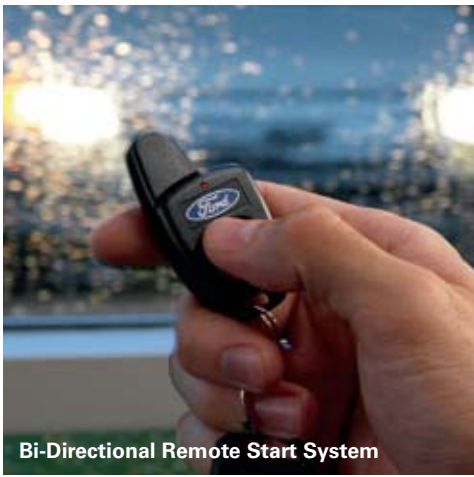

**Mirrors, Electrochromic Compass
w/HomeLink®**

4L3Z-17700-A w/o Temp. Display
4L3Z-17700-B w/Temp. Display
Fits Model Years 2005-2007

*Ford Licensed Accessories.

Bi-Directional Remote Start System

Hood Deflector