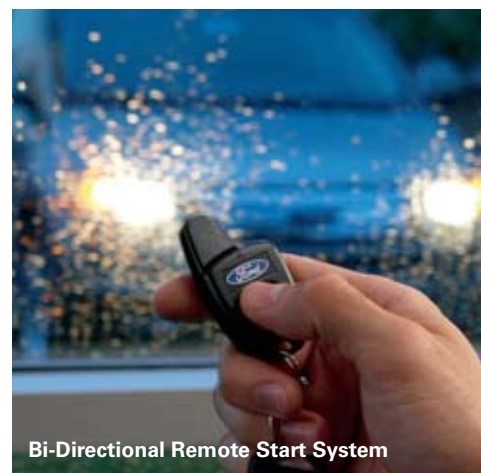

Remote Start System

7L2Z-19G364-AA Series 100, One-Button. Includes Interface Kit.
Fits Model Years 2008-2009

Remote Start System

7L3Z-19G364-AA Series 200, Remote Start w/Vehicle Security System (does not include Interface Kit).
Fits Model Years 2008-2009

SmartAlert™ GPS Tracking and Recovery*

A8FCS-SMTALT2-AA Base
A8FCS-SMTALT2-BA Advantage
Fits Model Years All

SYNC® Kit by Ford Custom Accessories

Includes: Jumper Wire Assembly, USB Cable, SYNC® Module, Tie-down Straps and Quick Reference Manual.
9R3Z-14D212-A Not for use with DVD- and/or Navigation System-equipped vehicles.
Fits Model Years 2009

Vehicle Security Kit

7L3Z-19A361-AA
Fits Model Years 2008-2009

Wiper Shaker De-Icer and Debris Cleaner*

-17526- One Pair
Fits Model Year 2008

EXTERIOR | TAURUS X

Camping Tents by Sportz®* For Wagons

A9FCS-99000C38-AA
Fits Model Years All

Deflector, Moonroof

5F9Z-74500A26-AA Smoke-Color
Fits Model Years 2008-2009

Deflectors, Hood, Styled

8F9Z-16C900-A Smoke-Color, Single-Pack
Fits Model Years 2008-2009

Deflectors, Side Window

5F9Z-18246-AA Smoke-Color, 4-Pc. Set, Single-Pack
Fits Model Years 2008-2009

Mirrors, Exterior Trim Kit

AG1Z-17D742-DA
Fits Model Year 2009

Racks by THULE®,* Bike Carrier, Hitch Mounted

For 1-1/4" and 2" Receivers.
A7FCS-912-AA Carries 2 Bikes
A7FCS-914-AA Carries 4 Bikes
Fits Model Years 2008-2009

*Ford Licensed Accessories.