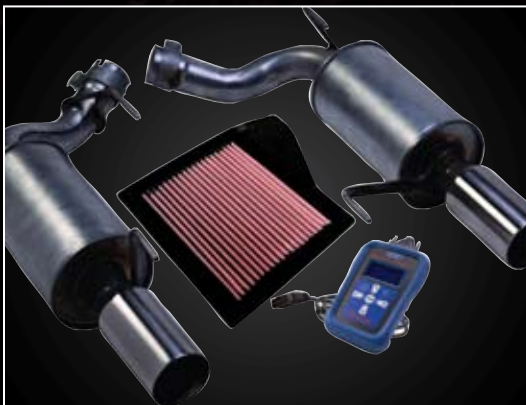

FR1 – POWER UPGRADE PACKS

Greater horsepower • Throatier exhaust note • Increases throttle response • Improves performance and feel • Upgrade your V6 to true dual exhaust

- M-FR1-MV6 Mustang V6
- M-FR1-MGTA Mustang GT
- M-FR1-MSVT GT500 Mustang