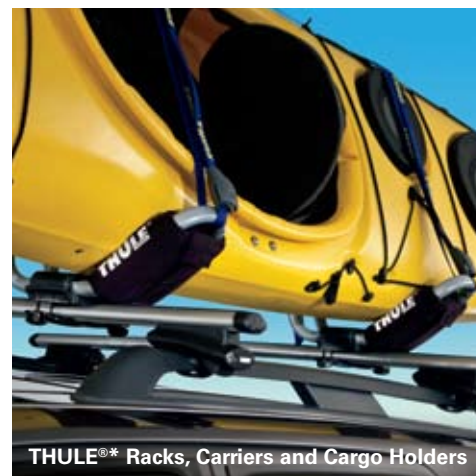

9-Spoke 22" Chrome Wheels

THULE®* Racks, Carriers and Cargo Holders

Bi-Directional Remote Start System

*Ford Licensed Accessories.

Illuminated Door Sills

Running Boards, Platform

3L1Z-16450-AAB Black, O.E. Waffle Style
Fits Model Years 2005-2006