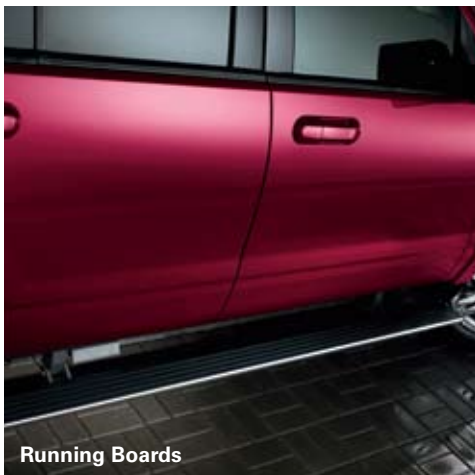

Window Deflectors

Running Boards

*Ford Licensed Accessories.