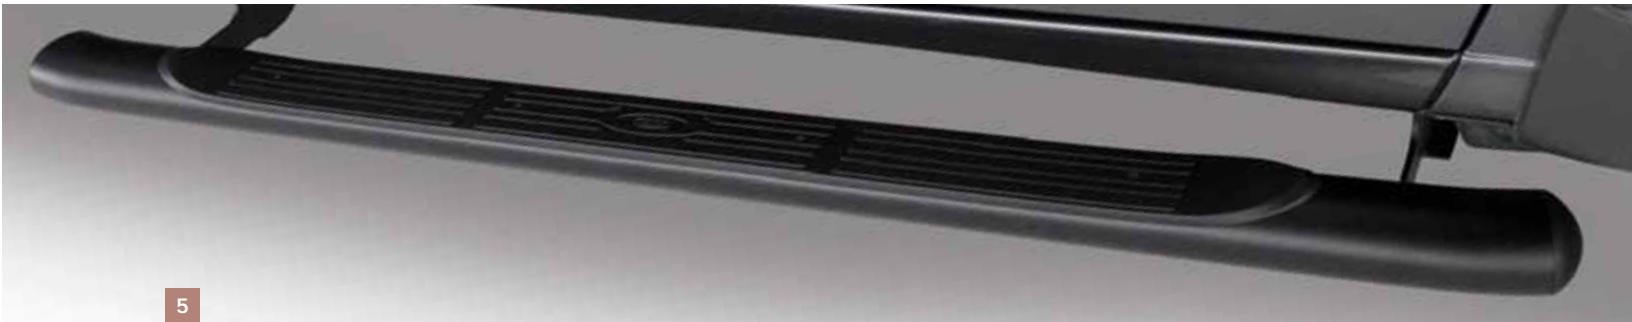

5 Original Equipment Step Bars*

A step up in style and durability. Corrosion-resistant steel substructure with a rugged step pad and a chip-resistant black finish. Easy no-drill installation. Base Part No. **16450**

6 Custom Elliptical Step Bars

A step up in style and durability. Corrosion-resistant steel substructure with a rugged step pad and chrome finish. (Chrome-finished step bar not available on Regular Cabs.) Easy no-drill installation. Base Part No. **16450**

7 Taillamp Surrounds

Add a custom look to any truck. Constructed of impact-resistant ABS plastic with self-adhesive backing for easy installation. Features a high-nickel chrome finish. Base Part No. **13B564**

8 Plastic Bed Rail Caps

Constructed of rugged thermoplastic, molded in black. Easy to install, no drilling required. Fit short bed Styleside models only. Base Part No. **291A34**

NEW

*Eligible for residualization under a Ford Credit Red Carpet Lease.