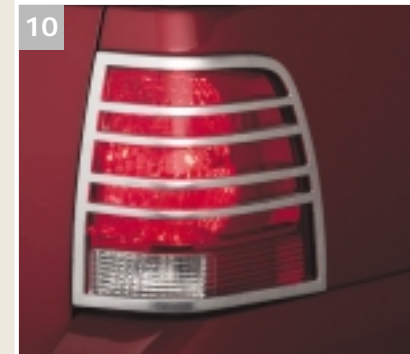

ENTICING EXTERIORS

1

1. Sport Hood Cover
This stylish cover helps protect the vehicle's hood. Flannel backing is gentle on painted finishes. Expedition only. Base Part No. **19A414**

2. Full Front End Cover
Heavy-duty vinyl shields front end from bugs, stones and off-road debris. Flannel backing minimizes moisture buildup between the cover and the painted surface. Multi-piece construction lets you open hood without removing the cover. Base Part No. **19A414**

3. Wraparound Bug Shield
Protect the vehicle's front end from bugs, small stones and debris. Smoke-colored to enhance any exterior color. Easy to install. Base Part No. **16C900**

4. Low-Profile Wraparound Bug Shield
Protect the vehicle's front end from bugs, small stones and other debris. Durable, smoke-colored acrylic complements any exterior color. Easy to install. Excursion only. Base Part No. **16C900**

3

4

5. Side Window Deflectors
Deflectors keep out snow or rain so you can crack open the window and let fresh air in. Durable, smoke-colored acrylic. Self-stick adhesive for easy installation. Packaged as a 4-piece kit. Base Part No. **18246**

6. Custom Chrome Step Bars*
Corrosion-resistant, chrome-plated aluminum tubing is rugged yet lightweight. Wide, slip-resistant step pads are made of plastic to provide sure footing. Easy to install; no drilling is required. Excursion only. Base Part No. **16450**

7. Original Equipment Running Boards*
These original equipment boards feature a rugged, corrosion-resistant steel substructure with a black plastic covering. The ribbed surface helps provide sure footing. Easy no-drill installation. Expedition only. Base Part No. **16450**