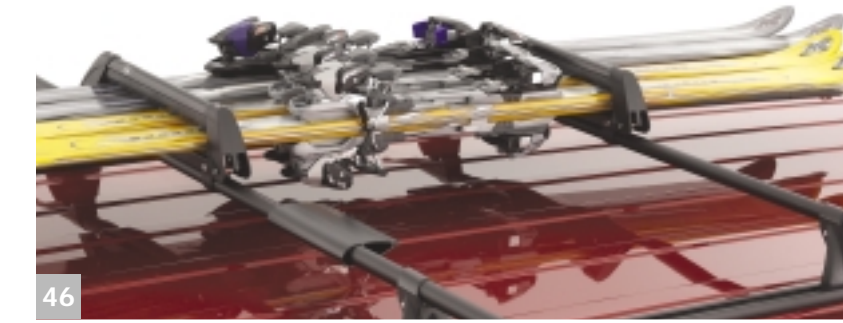

36

38

36. Elliptical Cross Bars for O.E. Racks

This set of two elliptically shaped cross bars allows the mounting of select Yakima™ carriers with adapters for elliptical carriers. These include all ski/snowboard carriers, frame mount bike carriers and luggage/cargo basket carrier. Easy to install. Expedition only. Base Part No. **55100**

37. SportRack® Cargo Boxes

Constructed of durable, black ABS plastic, these boxes go the extra mile to ensure that your gear is well protected. The small cargo box is 90" x 21" x 13.8" (229 cm x 53 cm x 35 cm) and is designed to carry up to six pairs of skis, with a capacity of 11.3 cubic feet (320 liters). Our medium box is 70.9" x 31" x 16" (180 cm x 79 cm x 41 cm) and is designed to carry larger items like suitcases. Its capacity is 15.5 cubic feet (440 liters). Our large box is 89" x 27.8" x 16" (226 cm x 71 cm x 41 cm) and can carry up to four sets of golf clubs, plus shoes, etc. Its capacity is 16.9 cubic feet (480 liters). Base Part No. **55100**

38. Framed Luggage Carrier

Provides an extra 10.5 cubic feet (297 liters) of cargo space for all your extras. Lightweight tubular frame is covered with durable vinyl, and the carrier has a rigid floor for added stability. It attaches easily to factory racks and offers 100 lbs. (45 kg) of carrying capacity. Zippered side opening makes it simple to load. Double flap design provides water resistance. Approximately 50" x 41" x 17" (127 cm x 104 cm x 43 cm). Excursion only. Base Part No. **19B507**

39

39. Soft Luggage Bag